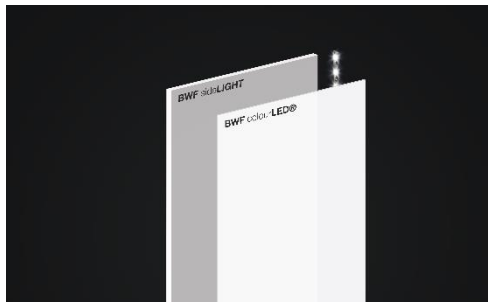

BWF sideLIGHT

Homogeneous LED surface light with side-fed LED light

- application in flat lighting systems

Use the 6 mm thick BWF sideLIGHT sheet in combination with:

- our BWF colourLED® diffusor sheet 1mm for **very homogeneous light surfaces** or
- BWF diamondPRISM® for **ideal, glare-free light** due to the excellent properties of our microprismatic sheet

BWF sideLIGHT with BWF colourLED®: