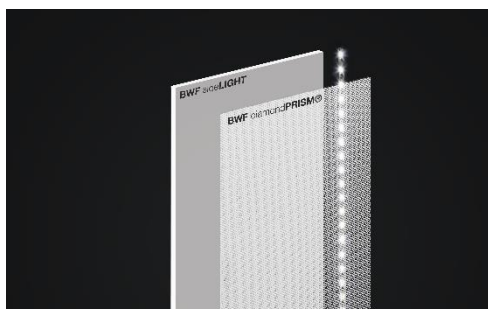

BWF sideLIGHT with BWF diamondPRISM®: