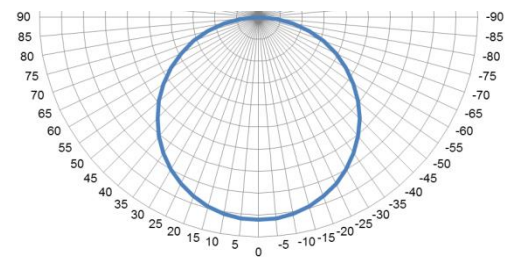

LDC with BWF colourLED®: