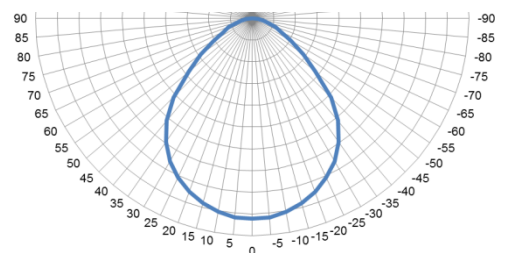

LDC with BWF diamondPRISM®: